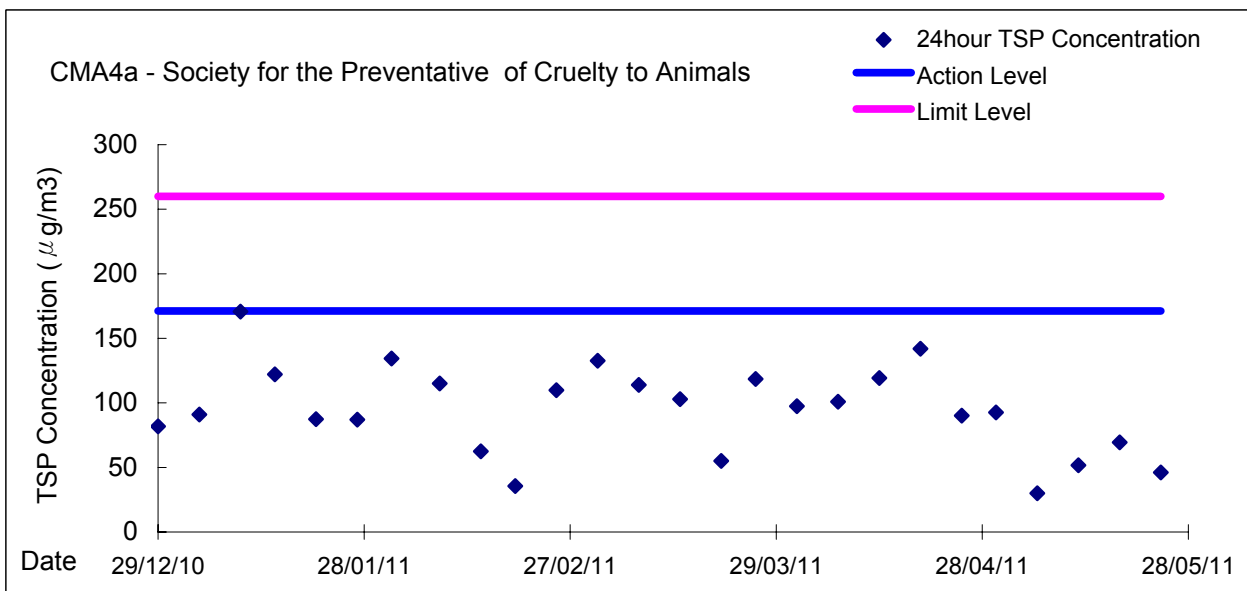

Graphic Presentation of 1 hour TSP Result

Graphic Presentation of 1 hour TSP Result

Graphic Presentation of 24 hour TSP Result

Graphic Presentation of 24 hour TSP Result