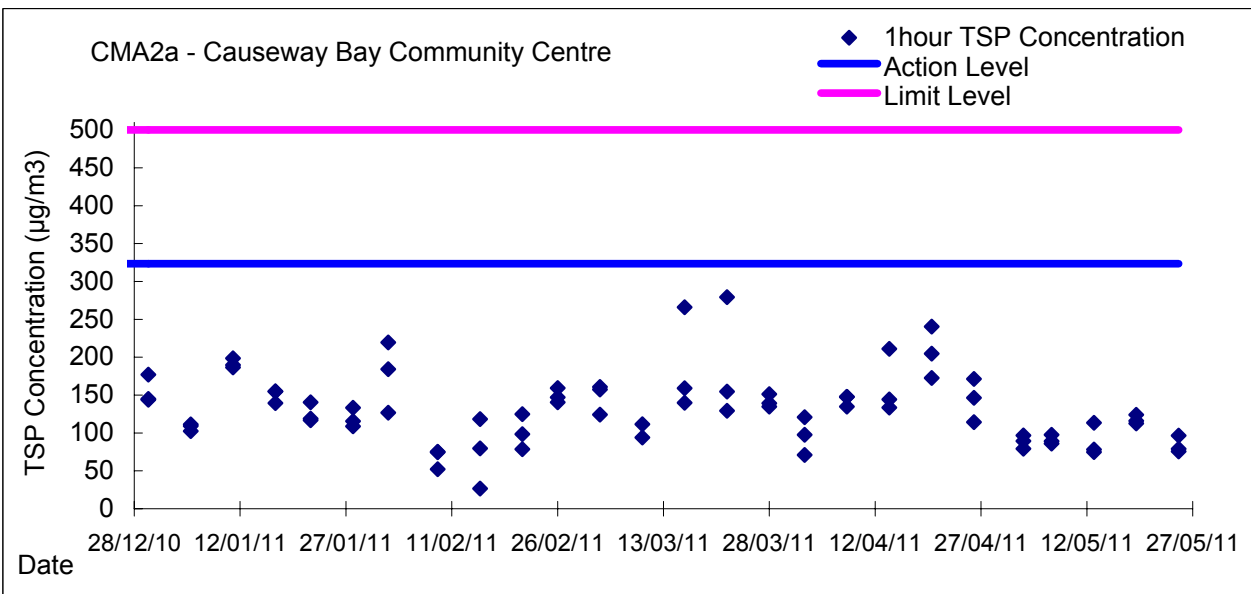

Graphic Presentation of 1 hour TSP Result

Graphic Presentation of 1 hour TSP Result

Graphic Presentation of 24 hour TSP Result

Graphic Presentation of 24 hour TSP Result