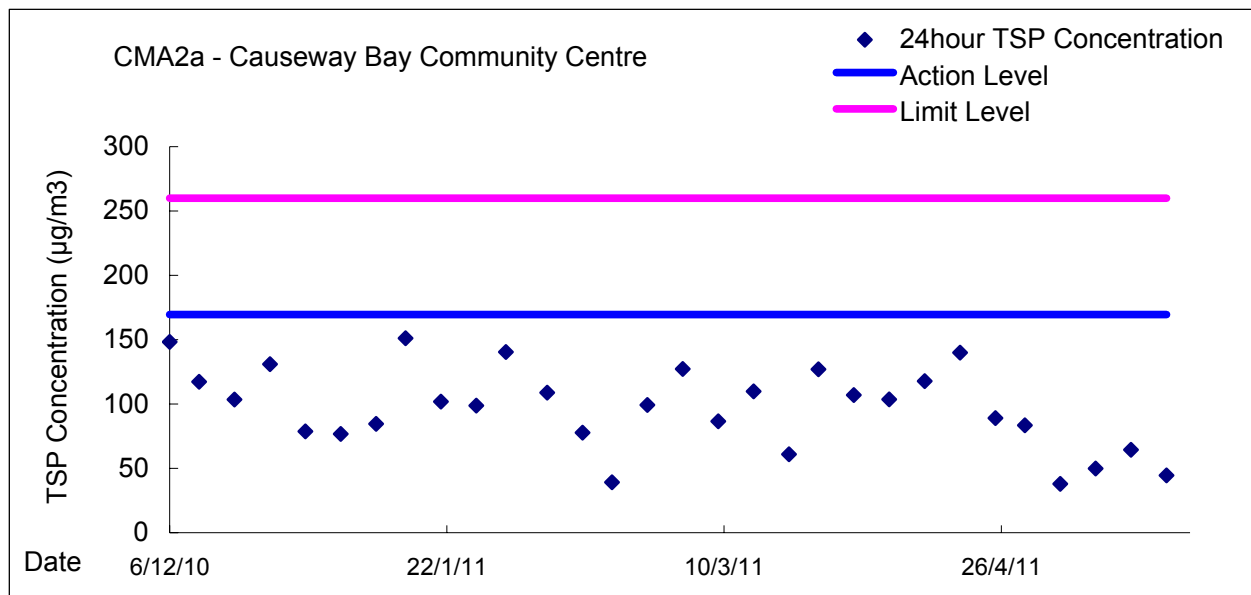

Graphic Presentation of 1 hour TSP Result

Graphic Presentation of 1 hour TSP Result

Graphic Presentation of 24 hour TSP Result

Graphic Presentation of 24 hour TSP Result