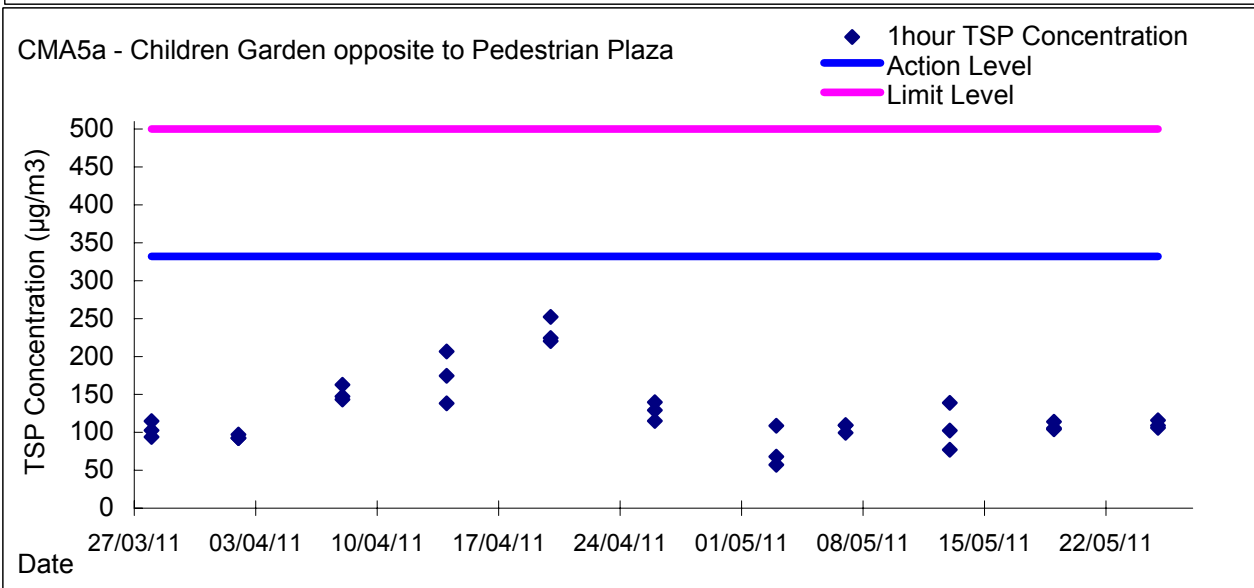

Graphic Presentation of 1 hour TSP Result

Graphic Presentation of 1 hour TSP Result

Graphic Presentation of 24 hour TSP Result

Graphic Presentation of 24 hour TSP Result