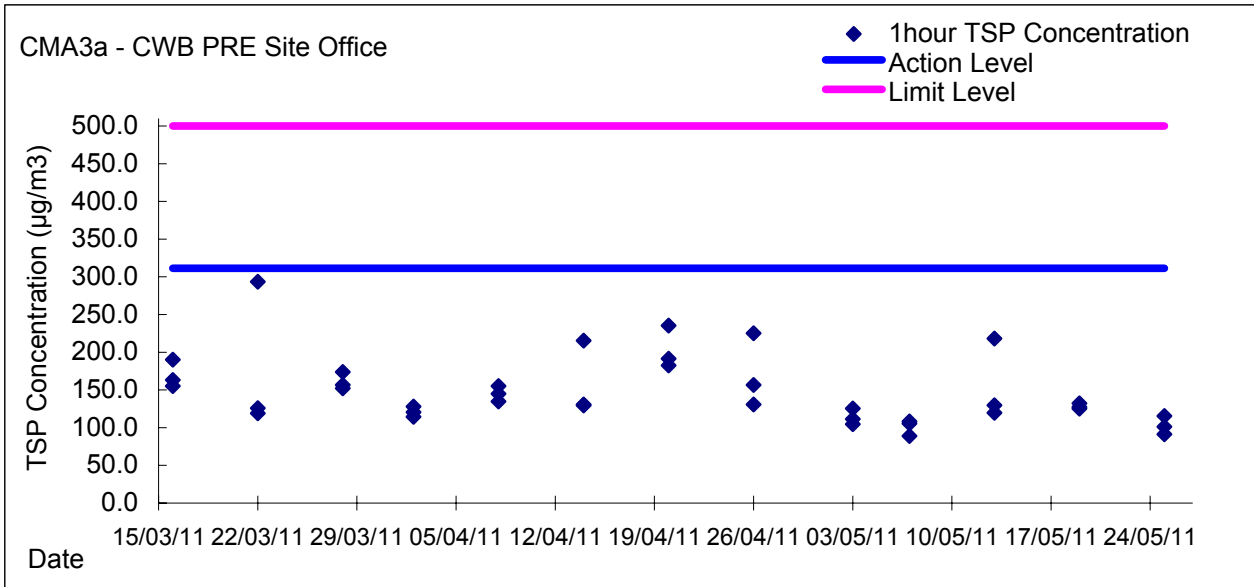

Graphic Presentation of 1 hour TSP Result

Graphic Presentation of 1 hour TSP Result

Graphic Presentation of 24 hour TSP Result

Graphic Presentation of 24 hour TSP Result