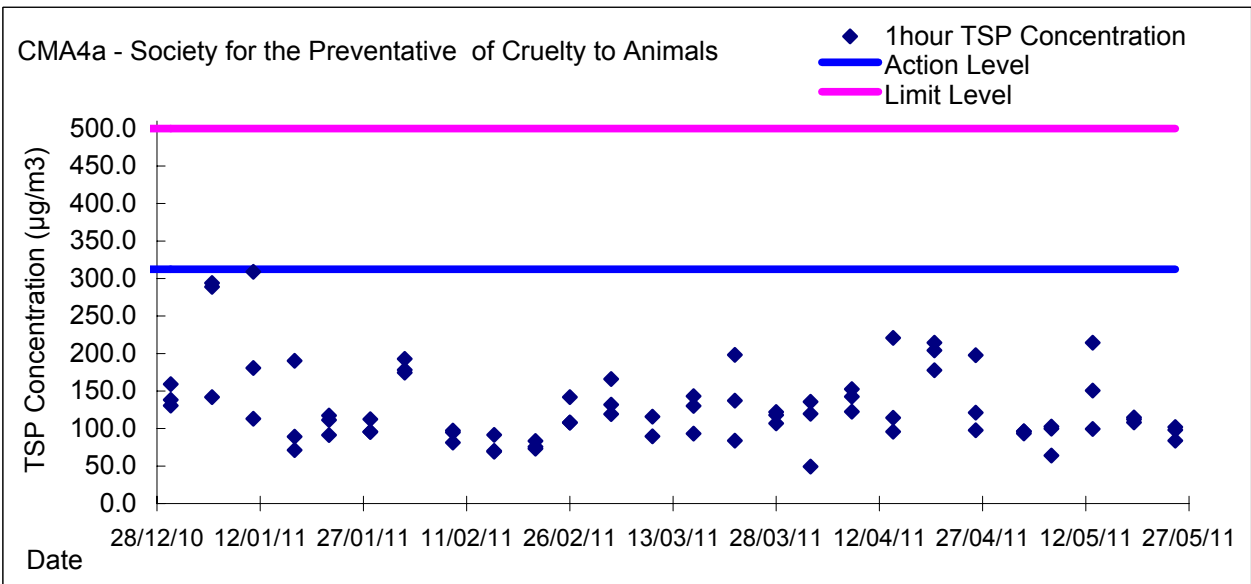

Graphic Presentation of 1 hour TSP Result

Graphic Presentation of 1 hour TSP Result

Graphic Presentation of 24 hour TSP Result

Graphic Presentation of 24 hour TSP Result