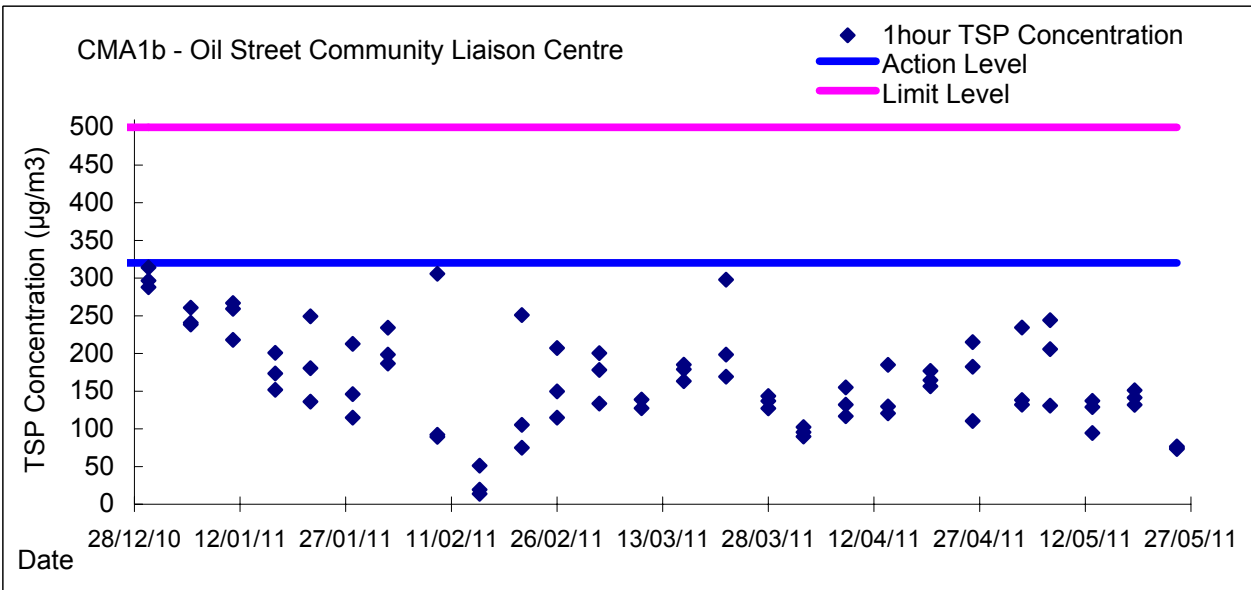

Graphic Presentation of 1 hour TSP Result

Graphic Presentation of 1 hour TSP Result

Graphic Presentation of 24 hour TSP Result

Graphic Presentation of 24 hour TSP Result