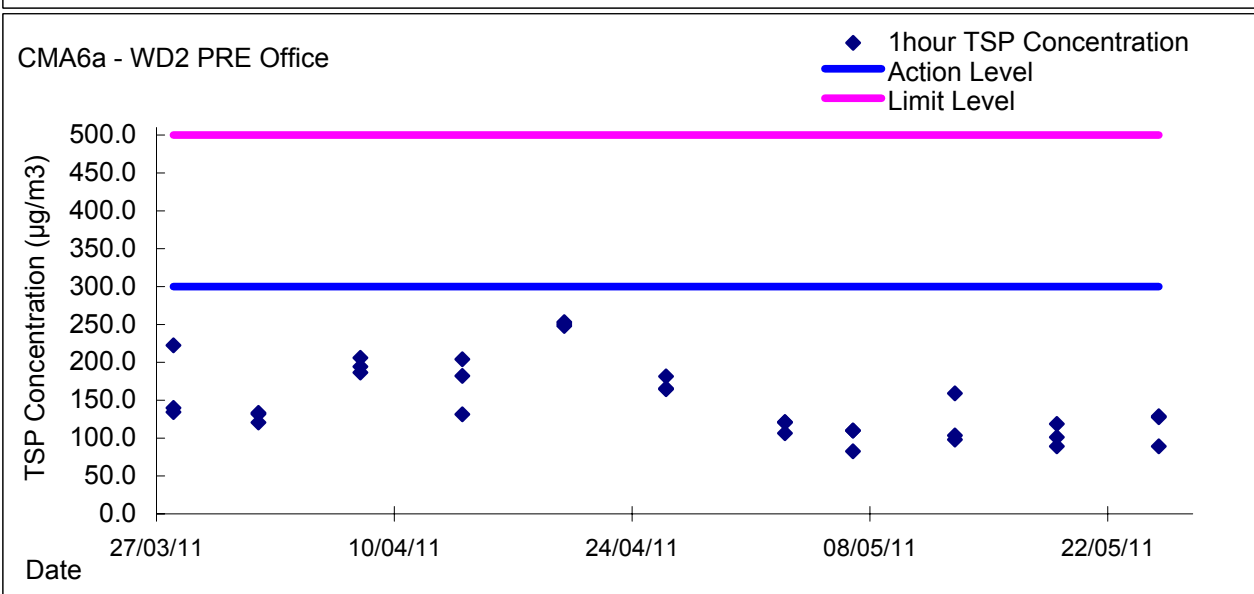

Graphic Presentation of 1 hour TSP Result

Graphic Presentation of 1 hour TSP Result

Graphic Presentation of 24 hour TSP Result

Graphic Presentation of 24 hour TSP Result