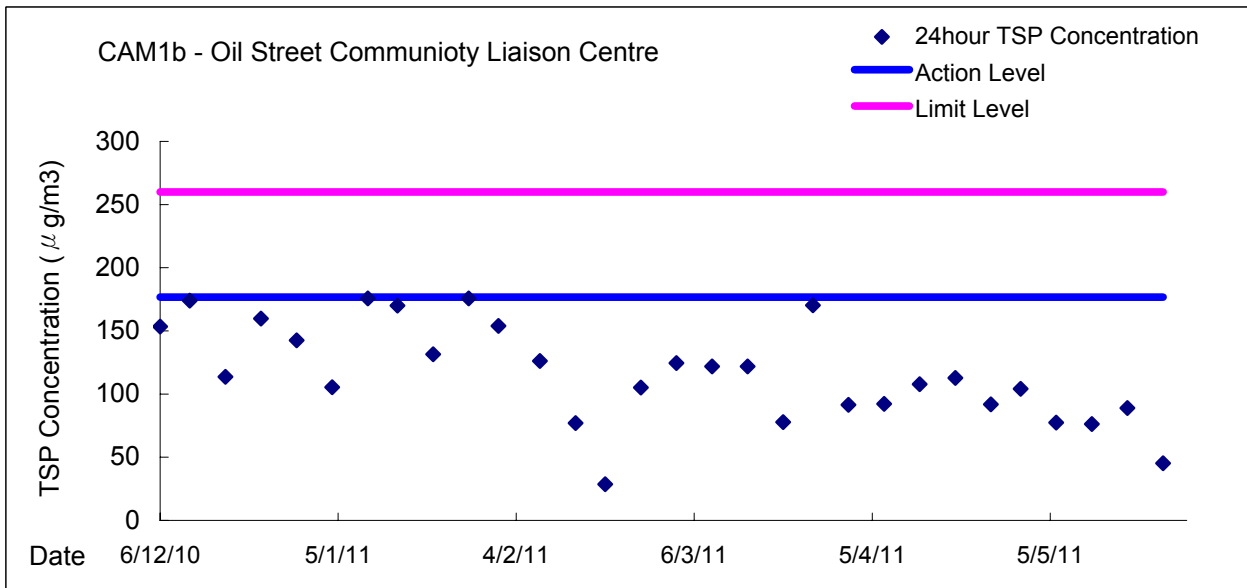

Graphic Presentation of 1 hour TSP Result

Graphic Presentation of 1 hour TSP Result

Graphic Presentation of 24 hour TSP Result

Graphic Presentation of 24 hour TSP Result